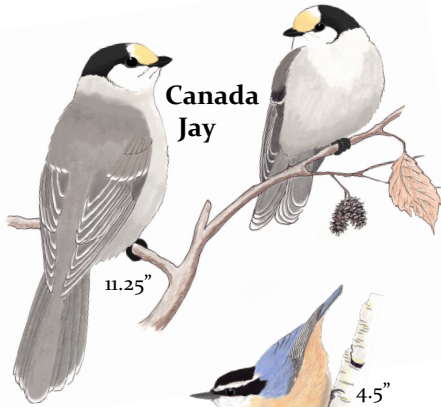

**Black-capped Chickadee**

**Boreal Chickadee**

*Chickadees are common, spunky feeder visitors. ID using black vs. brown cap.*

**Redpoll**

*Grosbeaks & redpolls are finches. They often visit feeders in groups. Male redpolls' chests turn reddish in spring. Note: The American Ornithological Society now considers Common and Hoary Repolls to be a single species, known simply as Repoll.*

**Pine Grosbeak**

**Downy Woodpecker**

**Canada Jay**

*Downy Woodpeckers are smaller than Hairy Woodpeckers. Also note the smaller bill (relative to head size).*

**Hairy Woodpecker**

**Red-breasted Nuthatch**

**Dark-eyed Junco**

*Watch for late migratory species like juncos & robins.*

*Illustrations generously provided by George West [www.birchsidestudios.com](http://www.birchsidestudios.com)*

Observer: \_\_\_\_\_